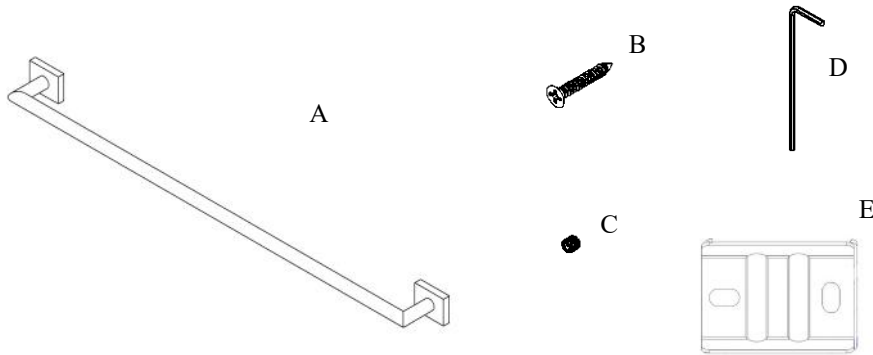

# Volkano Crater 30" Towel Bar Installation Guide

Code: V62163, V62164, V62165

Parts Included	QTY
A - Towel Bar	1
B - Screw	4
C - Set Screw	2
D - Allen Key	1
E - Bracket	2

Model #	Description	Finish	Weight (lb)	WxHxD (mm)	WxHxD (Inches)	Metal Type
V62163	Crater 30" Towel Bar	Chrome	1.144	796 x 45 x 71	31.25 x 1.75 x 2.75	Brass
V62164	Crater 30" Towel Bar	Brushed Nickel	1.144	796 x 45 x 71	31.25 x 1.75 x 2.75	Brass
V62165	Crater 30" Towel Bar	Matte Black	1.144	796 x 45 x 71	31.25 x 1.75 x 2.75	Brass